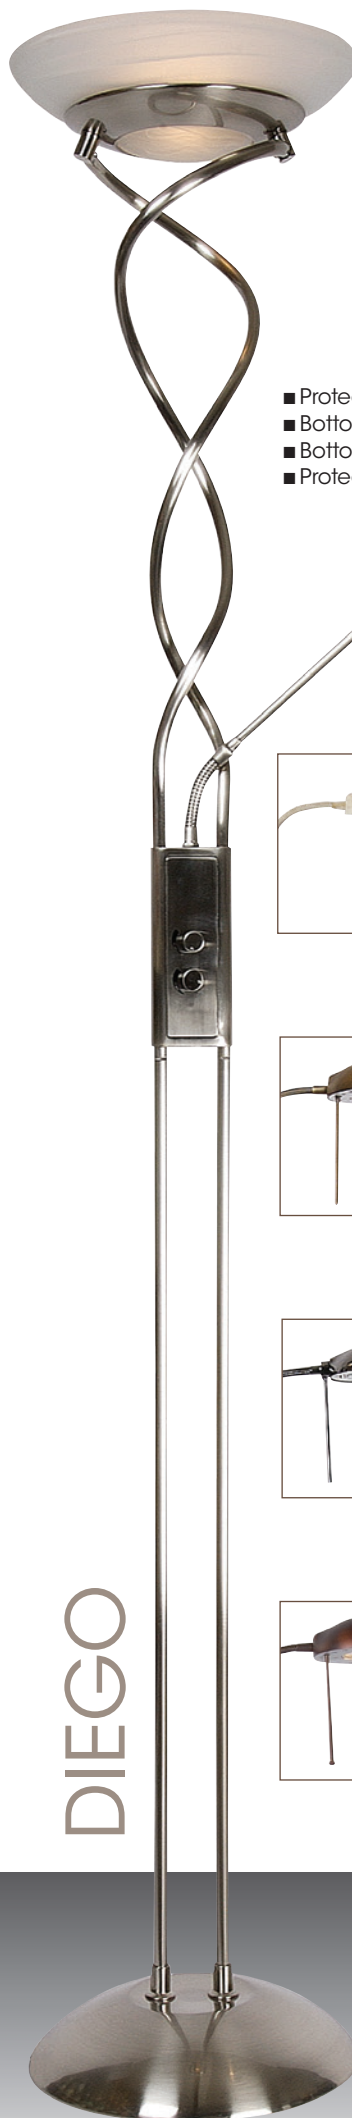

- Protection glass uplight (92/19701/00)
- Bottom glass uplight (92/19798/01)
- Protection glass reading l. (92/19701/12)

CHAMPION

Floorlamp
19701/22/12

- 1xR7S/230W/incl.
- 1xG9/33W/incl.
- H: 180cm
- Satin Chrome
- Metal

CHAMPION

Floorlamp
19701/22/08

- 1xR7S/230W/incl.
- 1xG9/33W/incl.
- H: 180cm
- Satin Gun Metal
- Metal

CHAMPION

Floorlamp
19701/22/03

- 1xR7S/230W/incl.
- 1xG9/33W/incl.
- H: 180cm
- Bronze
- Metal

CHAMPION

Floorlamp
19701/22/09

- 1xR7S/230W/incl.
- 1xG9/33W/incl.
- H: 180cm
- Gun Metal
- Metal

CHAMPION

Floorlamp
19701/22/30

- 1xR7S/230W/incl.
- 1xG9/33W/incl.
- H: 180cm
- Black
- Metal

CHAMPION

DIEGO

Floorlamp halogen
19707/22/12

DIEGO

Floorlamp halogen
19707/22/21

- 1xR7S/230W/incl.
- 1xG6,35/12V/50W/incl.
- H: 184cm
- Antique white
- Metal

DIEGO

Floorlamp halogen
19707/22/03

- 1xR7S/230W/incl.
- 1xG6,35/12V/50W/incl.
- H: 184cm
- Bronze
- Metal