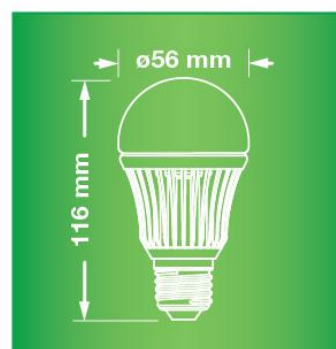

Lamp Socket E27

Design Frosted

Geometric Data

Length (mm) 116

Diameter (mm) 56

Weight (g) 115

Electric Data

Wattage 6.5 W

Voltage 220-240 V

Power Factor ≥ 0.70

Operating Frequency 50/60 Hz

Photometric Data

Luminous Flux (lm) 190

CRI ≥ 75

CCT 2500K – warm white

Luminous Intensity (cd) N/A

Beam Angle (°) 130°

Lifetime 35 000hrs

Equivalent to (W) 20 W

Order Code

52103

Product Description

LED CLASSIC A E27 6.5W 2500K CTA 190LM DIM Blister

Technical Packaging Details

Barcode	023942521037
EAN 128	(02)00023942521037(37)20(91)162
EAN 14	50023942521032
Pack Dimensions (HxWxL)	190 mm x 114 mm x 63 mm
Pack Weight	160 g
Carton Qty (Shipping Unit)	10
Carton Dimensions (HxWxL)	364 mm x138 mm x 116 mm
Cartons/Layer	4
Layers/Pallet	4
Units/Pallet	320