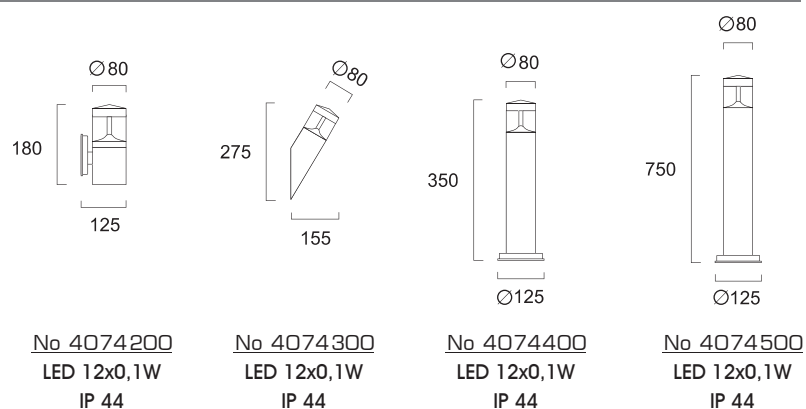

No 4074200
LED 12x0,1W
IP 44

No 4074300
LED 12x0,1W
IP 44

No 4074400
LED 12x0,1W
IP 44

No 4074500
LED 12x0,1W
IP 44