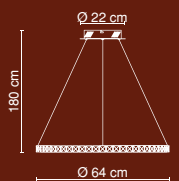

MARILYN

67034-60

60x LED
1W
VPE: 1

67032-36

36x LED
1W
VPE: 1

67032-12T

12x LED
1W
VPE: 1

67032-36