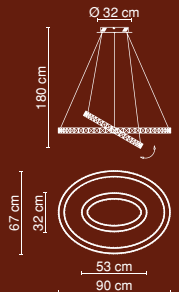

MARILYN

67034-60

60x LED
1W
VPE: 1

67032-36

36x LED
1W
VPE: 1

67032-12T

12x LED
1W
VPE: 1

67032-36