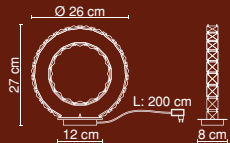

MARILYN

67034-60

60x LED
1W
VPE: 1

67032-36

36x LED
1W
VPE: 1

67032-12T

12x LED
1W
VPE: 1

67032-36