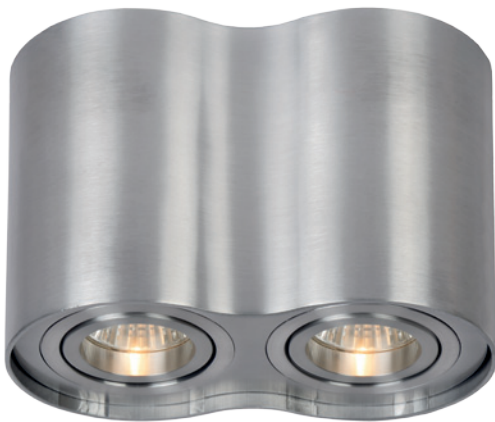

TUBE

TUBE

Downlight

22952/01/12

- 1x GU10/max. 50W/excl.
- Ø: 9,6cm - H: 12,5cm
- Satin chrome
- Die cast aluminium

TUBE

Downlight

22952/01/31

- 1x GU10/max. 50W/excl.
- Ø: 9,6cm - H: 12,5cm
- White
- Die cast aluminium

TUBE

Downlight

22952/02/12

- 2x GU10/max. 50W/excl.
- W: 9,6cm - H: 12,5cm - L: 17,7cm
- Satin chrome
- Aluminium

TUBE

Downlight

22952/02/31

- 2x GU10/max. 50W/excl.
- W: 9,6cm - H: 12,5cm - L: 17,7cm
- White
- Aluminium

SUITABLE FOR DIFFERENT BULB TYPES GU10